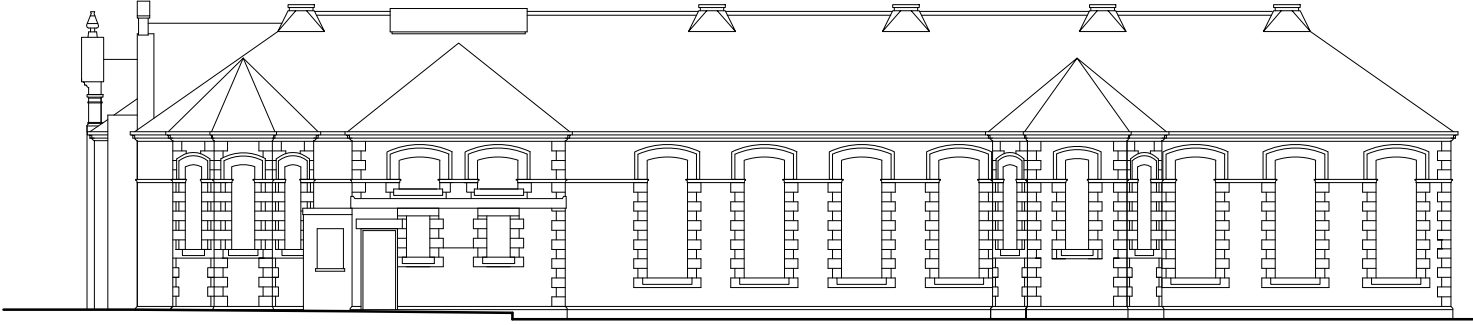

EXISTING ELEVATION TO HIGH STREET

EXISTING ELEVATION TO ALEXANDRA ROAD

EXISTING ELEVATION TO HERITAGE COURT

EXISTING PART ELEVATION TO GWAELODYGARTH

EXISTING SECTION A - A

EXISTING SECTION C - C

EXISTING SECTION B - B

Proposed Redevelopment Former Merthyr Hospital High Street, Merthyr CF47 0RX		Job No. 22_058	Rev.
Title Existing Elevations and Sections		Dwg No. AL(0)05	
Date 01/07/22	Drawn ***	Scale 1:200 @ A3	
 Architects · Town planners Environmental & Urban design		www.c-jarchitects.co.uk tel: 029 20452100	
Unit 1A, Compass Business Park, Pacific Road, Cardiff, CF24 5HL			