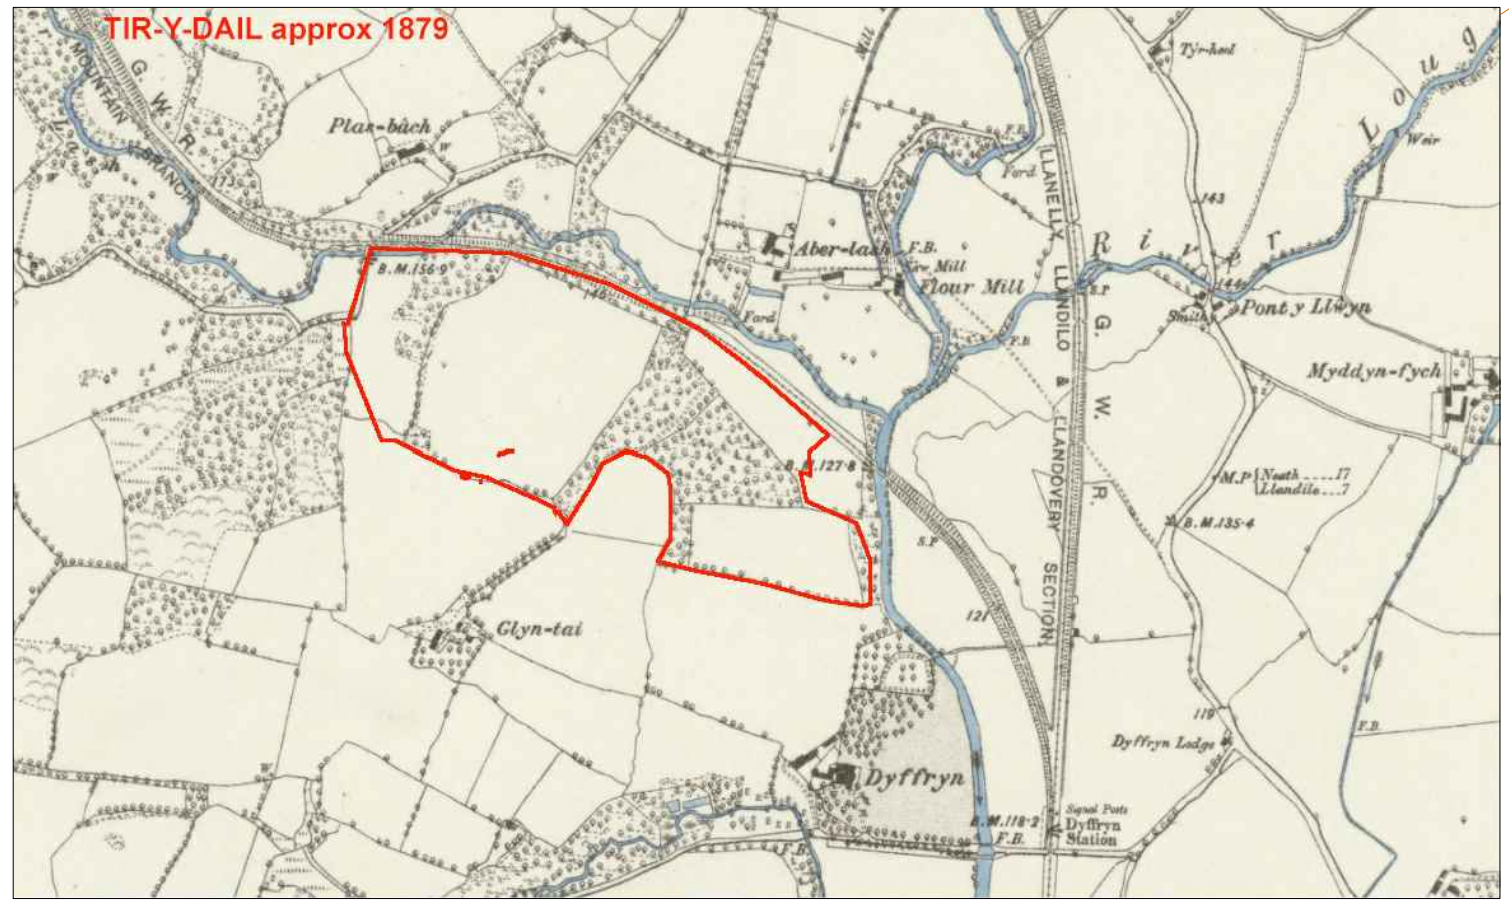

GLAN LASH approx 1879

TIR-Y-DAIL approx 1879

Corscadden Associates
 77 Fairleigh Road
 Cardiff, CF11 9JW
 Tel 07966 423074
 email ca@corscaddenassociates.com

Project
**GLAN LASH
 LLANDYBIE
 SA18 3NA**

Drawing Title
**1879 MAPS OF SITE
 AND TIRYDAIL TIP**

Scale Not to scale Date 31 July 2024

Drawing No
291 CA-2024-GL-06